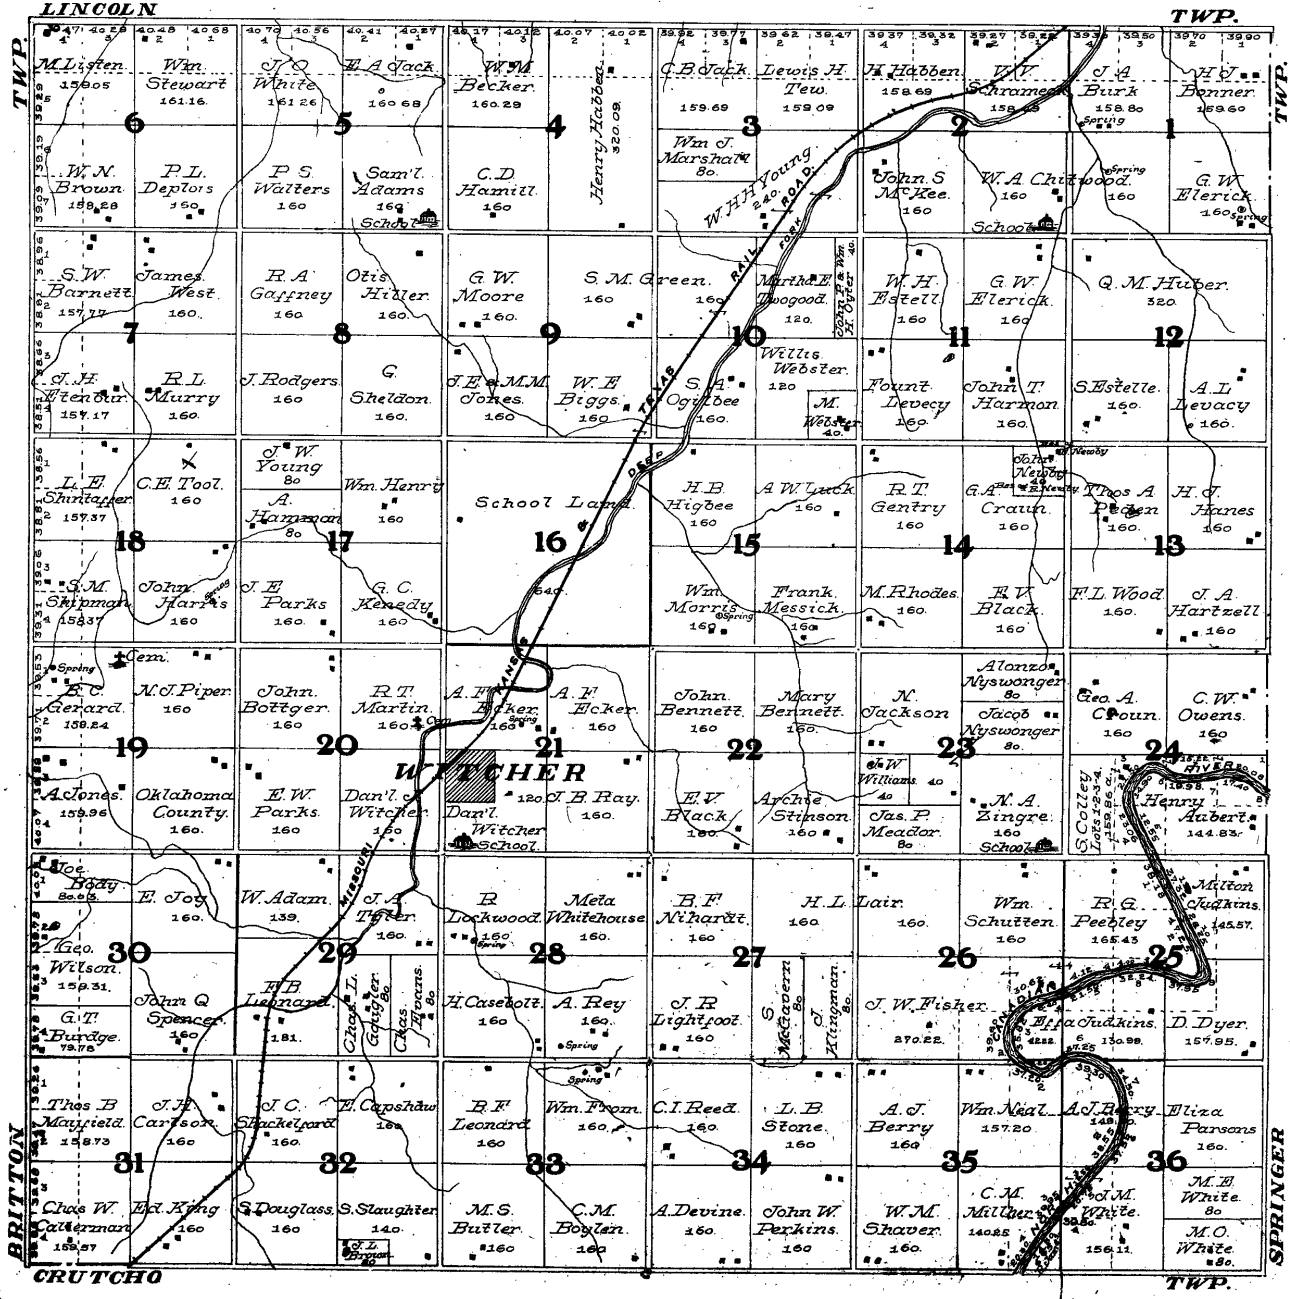

MAP OF
HARTZELL
TOWNSHIP

Scale 2 inches to the mile.
Township 13 North Range 2 West of the Indian Meridian

2000